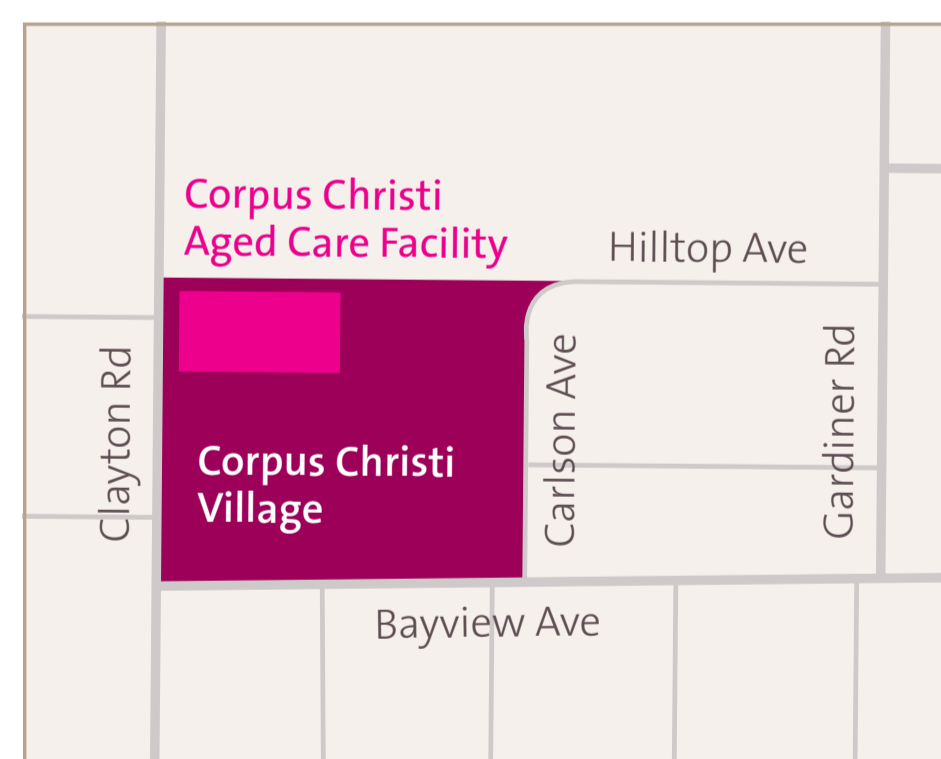

Shopping Centres

- 16 Mount Waverley Shopping Centre
- 17 Pinewood Shopping Centre
- 18 Oakleigh Shopping Centre
- 19 Brandon Park Shopping Centre
- 20 Clayton Park Shopping Centre
- 21 Bunnings

Recreation & Leisure Centres

- 22 Monash Aquatic & Recreation Centre
- 23 Oakleigh Recreation Centre
- 24 Oakleigh Public Golf Course
- 25 Glen Waverley Public Golf Course
- 26 Clayton Bowls Club
- 27 Clayton RSL
- 28 Monash Civic Centre
- 29 Notting Hill Hotel
- 30 Carlson Avenue Reserve

Ammenities

- 31 Post Office
- 32 Post Office
- 33 Police
- 34 Police
- 35 Centrelink
- 36 Medicare
- 37 Medicare

Community Centres

- 38 Jordanville Community Centre
- 39 Amaroo Neighbourhood House
- 40 Blackflat Community Centre
- 41 Glen Waverley Community Centre
- 42 Brandon Park Community Centre
- 43 Notting Hill Hall
- 44 Monash Community Inn
- 45 Clayton Hall
- 46 Huntingdale Hall
- 47 Monash Seminar & Training Centre
- 48 Oakleigh Hall
- 49 Clayton Community Centre

Melway Map 70 D9